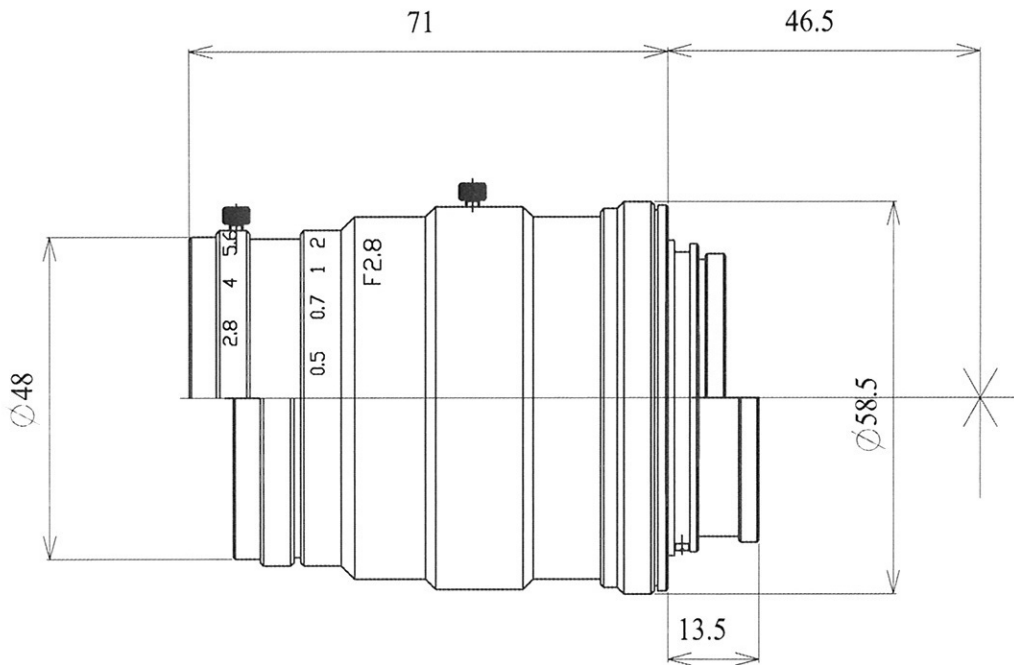

**Item No. GLS5028F**

ITEM NO.	GLS5028F
Focal Length	52.0 (mm)
Iris Range	F2.8 - 16
Sensor Size	30 (mm)
MOD	0.5 (m)
Frang Back	46.5mm In Air
Filter Size	M46 x 0.75
Mount	F-MountT

This lens is designed for the 3CCD cameras (7mega pixels).