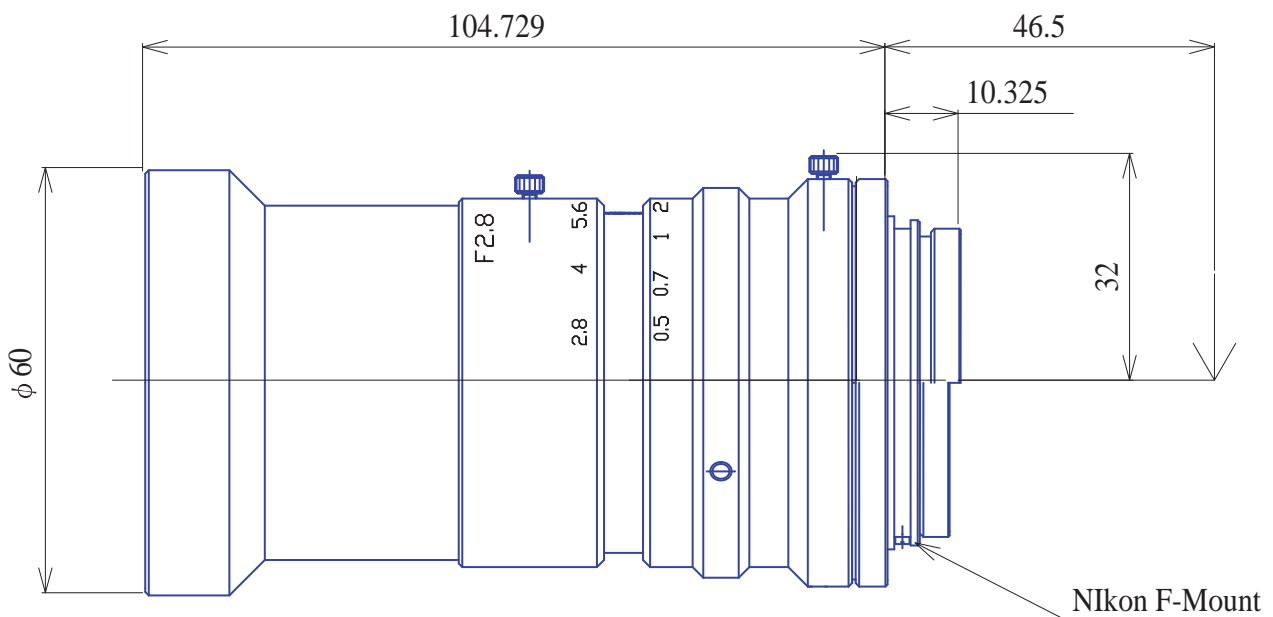

# Item No. GLS2828F

ITEM NO.	GLS2828F
Focal Length	28.5 (mm)
Iris Range	F2.8 - 16
Sensor Size	30(3CCD) (mm)
MOD	0.5 (m)
Frang Back	46.5mm In Air
Filter Size	M58 x 0.75
Mount	F-Mount

This lens is designed for the 3CCD cameras (7mega pixels).