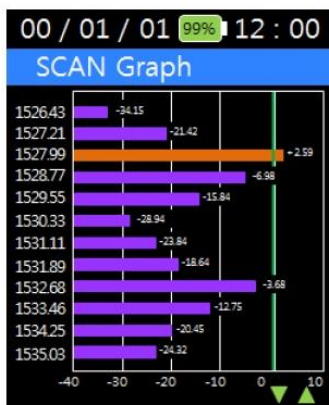

00 / 01 / 01 99% 12 : 00
DWDM Scan dBm

Channel	Power (dBm)
01	1526.43 -34.15
02	1527.21 -21.42
03	1527.99 +02.59
04	1528.77 -06.98
05	1539.55 -15.84
06	1530.33 -28.94
07	1531.11 -23.84
08	1531.89 -18.64
09	1532.68 -03.68

00 / 01 / 01 99% 12 : 00
DWDM Scan dBm

Channel	Power (dBm)
10	1533.46 -12.75
11	1534.25 -20.45
12	1535.03 -24.32
13	1535.82 -03.04
14	1536.61 -10.42
15	1537.40 -06.31
16	1538.18 -05.64
17	1539.97 -17.29
18	1539.76 -24.27

Standard delivery:

- Power Meter (Battery included)
- Rubber casing
- USB Data cable
- Charger
- Software CD
- User manual

Ordering Information:

Art.nr.	Beskrivelse
ODPM-48	Effektmeter DWDM, 48 kanaler